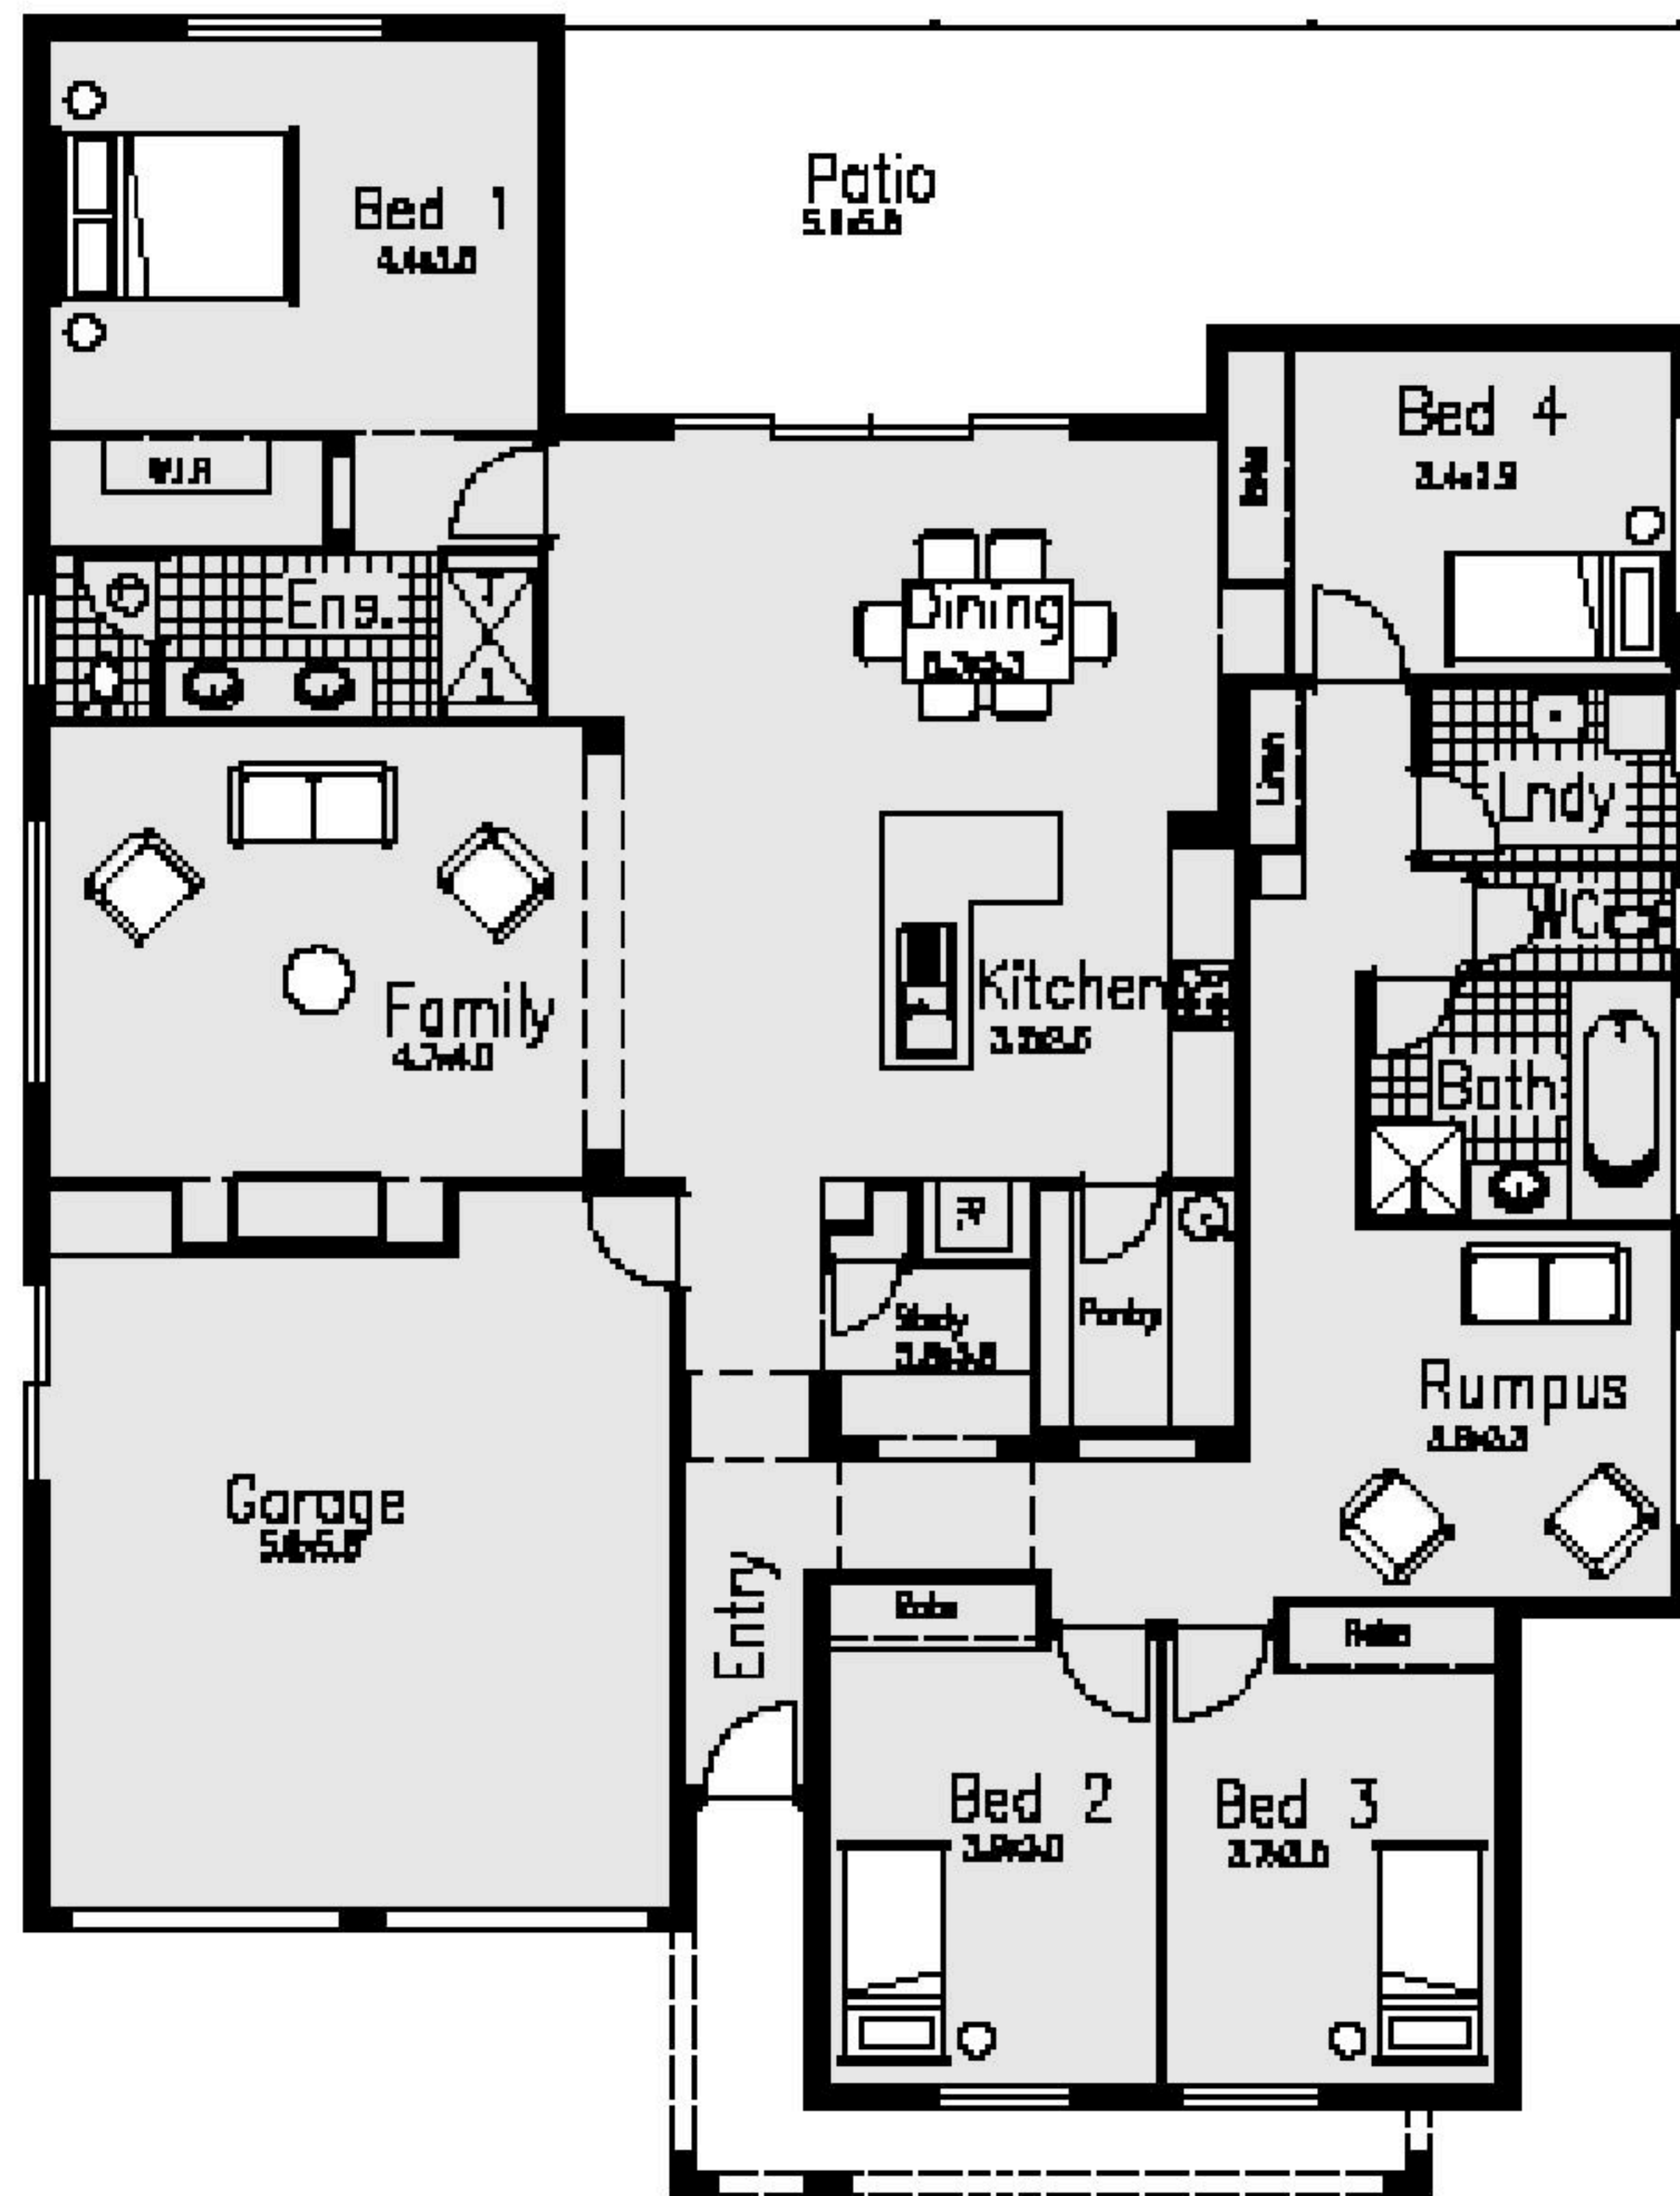

Utopia 192

www.newabode.com.au

new enquiries 13000 abode
info@newabode.com.au

abode
new homes

4 Bed

2 Bath

2 Garage

1 Study

total area
276.1sqm
width
15m
length
19.5m