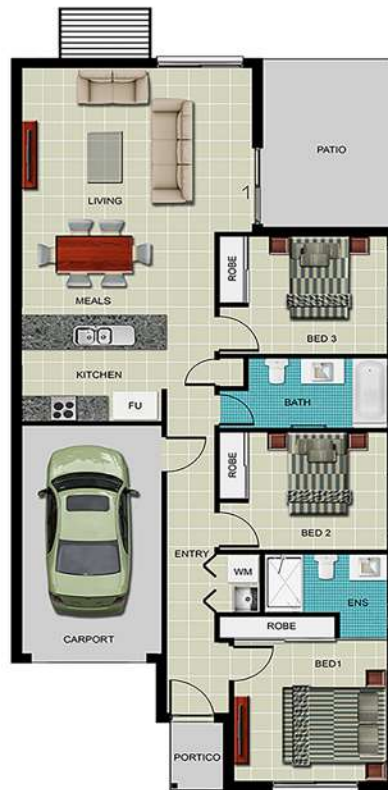

Living 98.28m²
Garage 17.44m²
Patio 18.99m²
Portico 2.24m²
Total 136.95m²

Length 27.2m
Width 8.0m

(c) All plans are Copyright 2018. Render is indicative only. Plans inclusions & Pricing are subject to change without notice.