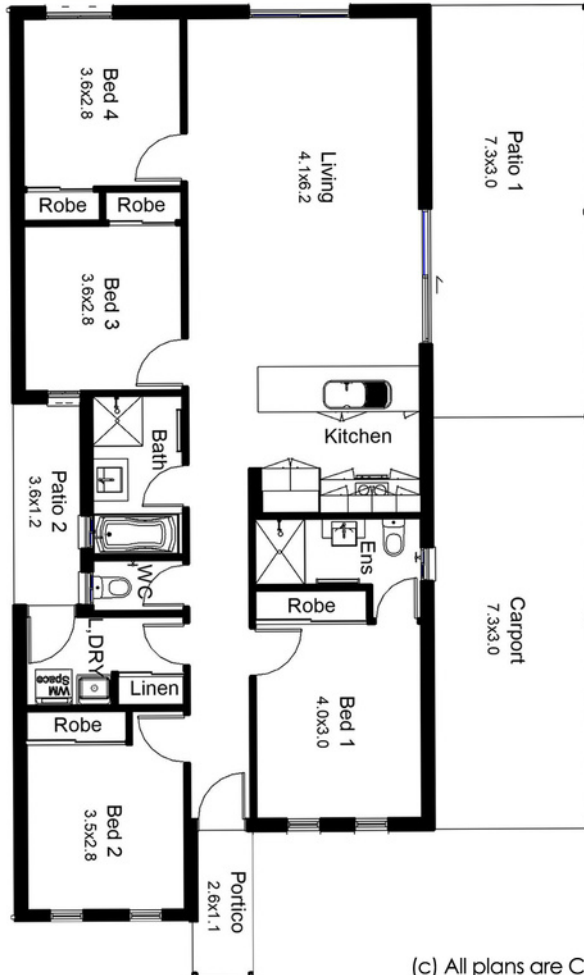

Living	109.34m ²
Portico	8.37m ²
Patio	31.39m ²
Carport	28.47m ²
Total	181.86m²

Length 16.2m
Width 10.2m

(c) All plans are Copyright 2018. Render is indicative only. Plans inclusions & Pricing are subject to change without notice.