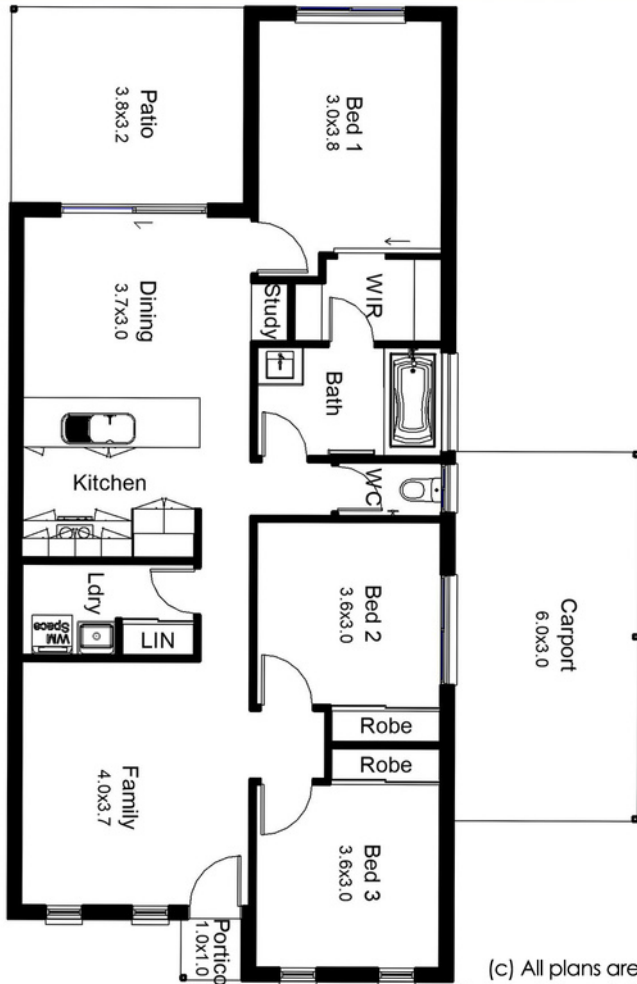

Living	98.26m ²
Portico	3.57m ²
Patio	15.54m ²
Carport	30.34m ²
Total	147.72m²

Length 15.6m
Width 10.2m

3

1

1

(c) All plans are Copyright 2018. Render is indicative only. Plans inclusions & Pricing are subject to change without notice.