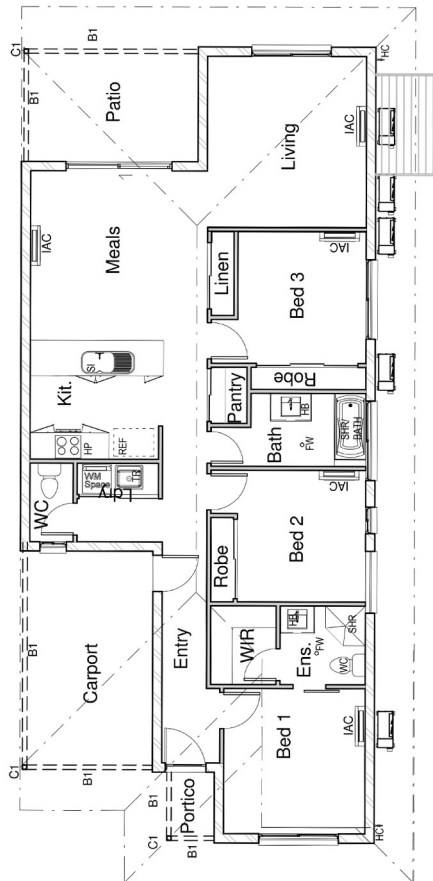

Living	114.68m ²
Carport	17.10m ²
Patio	14.62m ²
Portico	2.24m ²
Total	148.64m²

Length 20.5m
Width 8.0m

(c) All plans are Copyright 2018. Render is indicative only. Plans inclusions & Pricing are subject to change without notice.