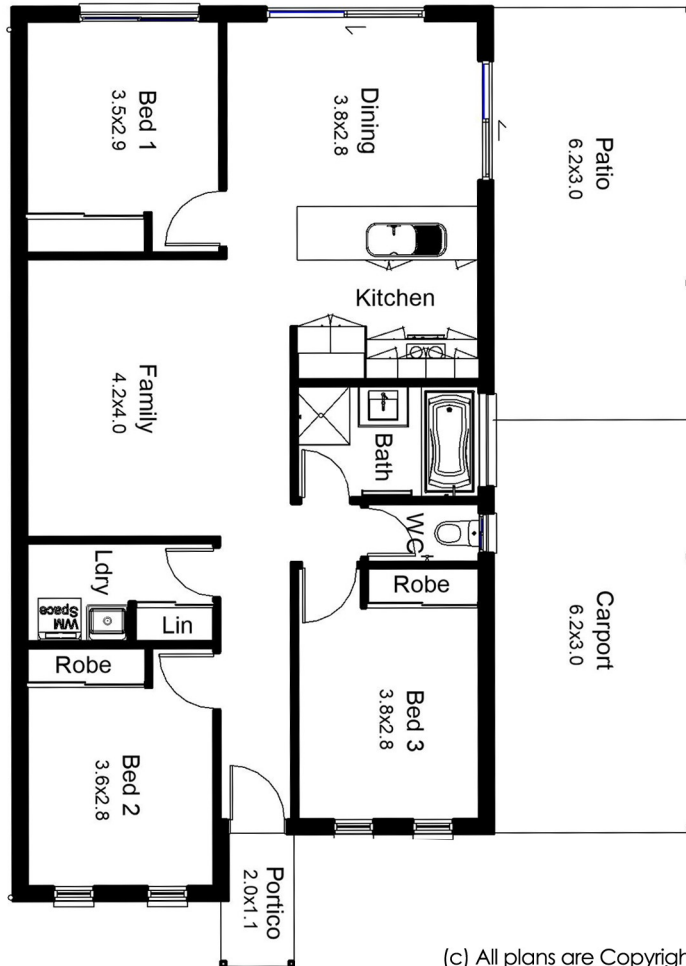

Living 92.89m²
 Portico 7.26m²
 Patio 24.64m²
 Total 153.38m²

Length 14.4m
 Width 10.2m

(c) All plans are Copyright 2018. Render is indicative only. Plans inclusions & Pricing are subject to change without notice.