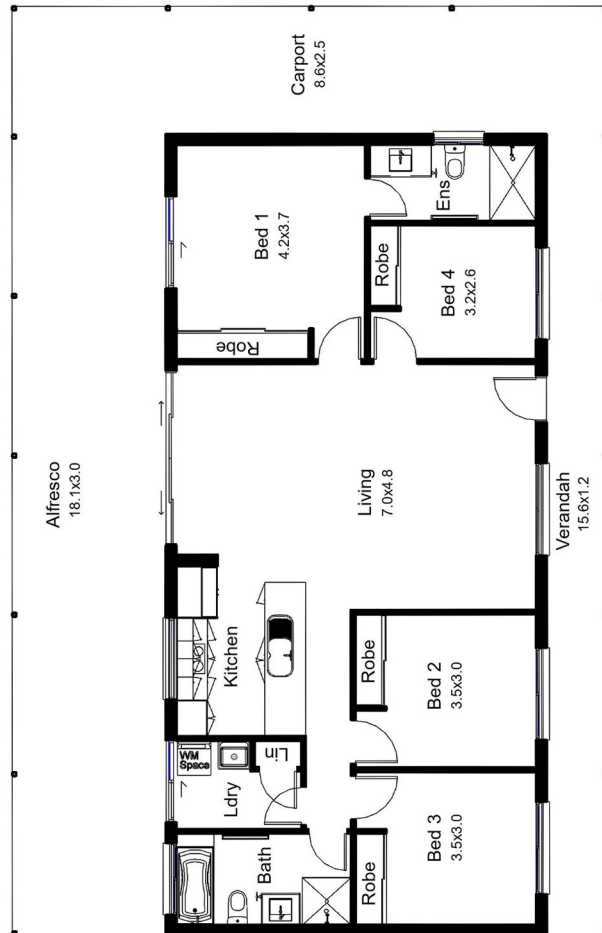

Living 115.44m²
 Alfresco 70.61m²
 Verandah 34.68m²
 Garage 32.41 m²
 Total 253.14m²

Length 11.6m
 Width 18.1m

(c) All plans are Copyright 2018. Render is indicative only. Plans inclusions & Pricing are subject to change without notice.