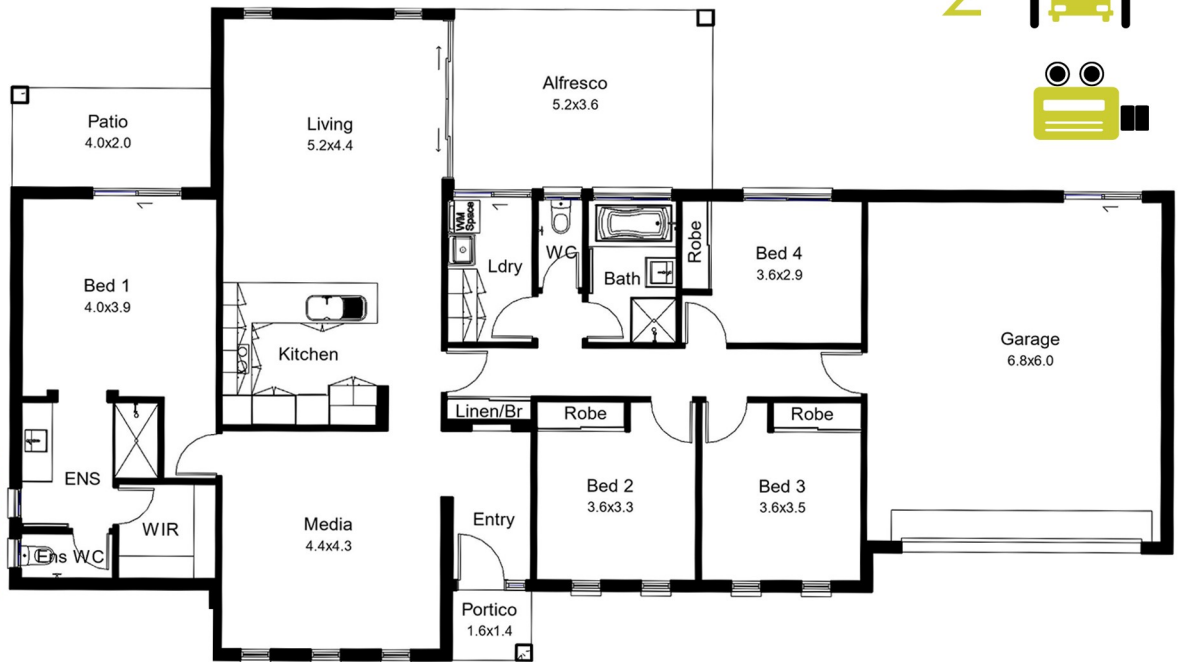

Living 160.82m<sup>2</sup>  
 Alfresco 27.45m<sup>2</sup>  
 Patio 14.16m<sup>2</sup>  
 Garage 44.08 m<sup>2</sup>  
 Total 256.28m<sup>2</sup>

Length 13m  
 Width 23.2m

(c) All plans are Copyright 2018. Render is indicative only. Plans inclusions & Pricing are subject to change without notice.