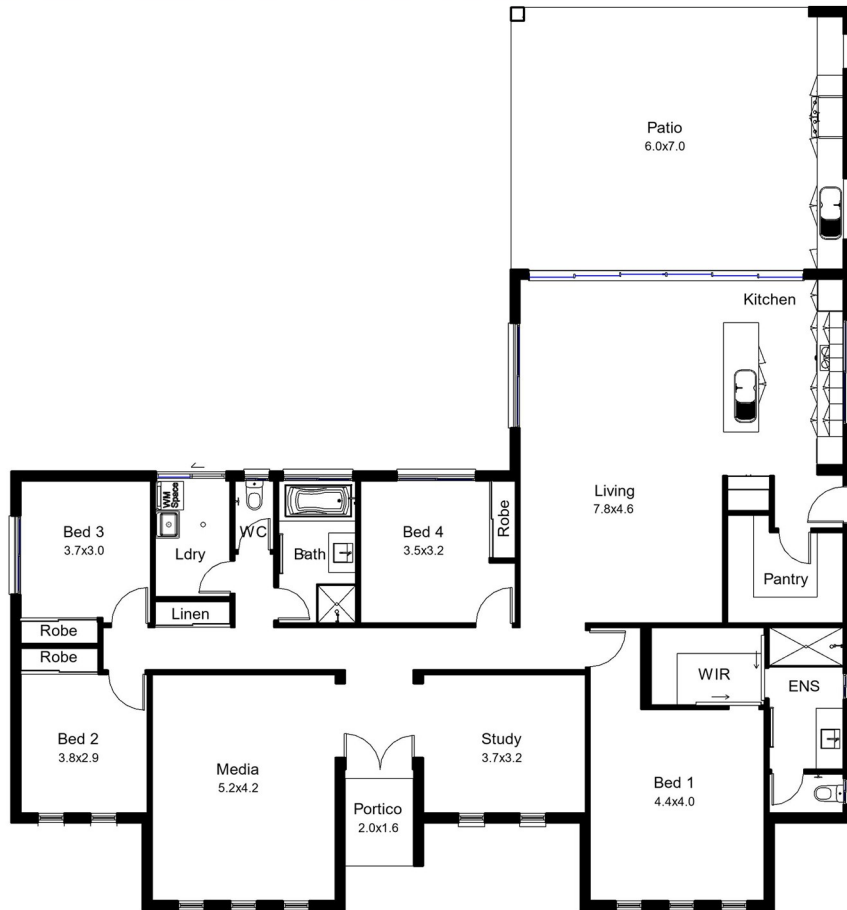

Living 205.90m<sup>2</sup>  
 Alfresco 60.03m<sup>2</sup>  
 Patio 5.47m<sup>2</sup>  
 Total 271.40m<sup>2</sup>

Length 20.06m  
 Width 19.2m

(c) All plans are Copyright 2018. Render is indicative only. Plans inclusions & Pricing are subject to change without notice.