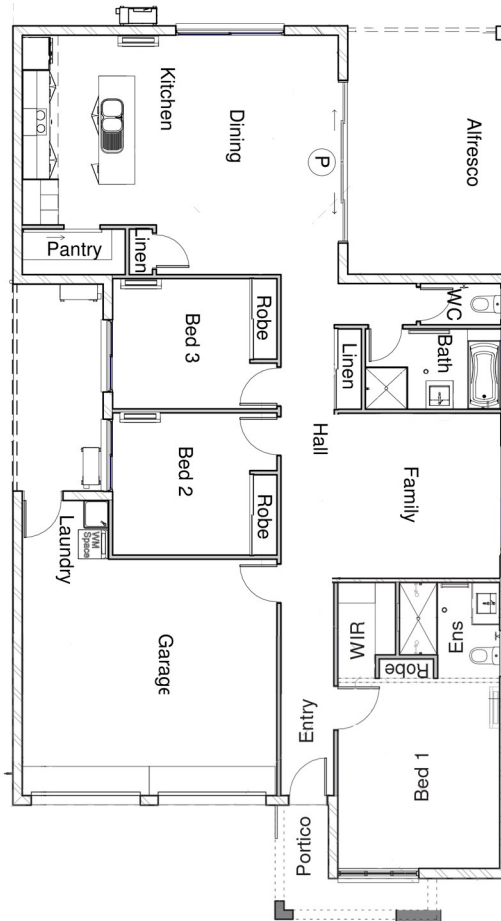

Living	132m ²
Garage	38m ²
Patio	26m ²
Portico	5m ²
Patio 2	9m ²
Total	210m²

Length 18.8m
Width 11.0m

(c) All plans are Copyright 2018. Render is indicative only. Plans inclusions & Pricing are subject to change without notice.